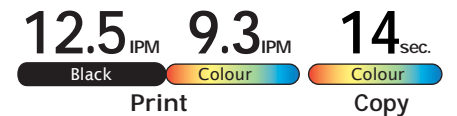

PIXMA MG5310

Wireless Inkjet Photo All-In-One Printer

PIXMA CONNECT YOUR IMAGINATION

Basic Specifications

Laser Quality Speed

Measured by ISO/IEC FCD 24734, 24735 standards

Paper Handling (Plain paper)	Printer Size (mm)	Printer Weight (Net)
150 (Rear Tray) 150 (Cassette Tray)	450x366x166 (W x D x H)	8.3 kg