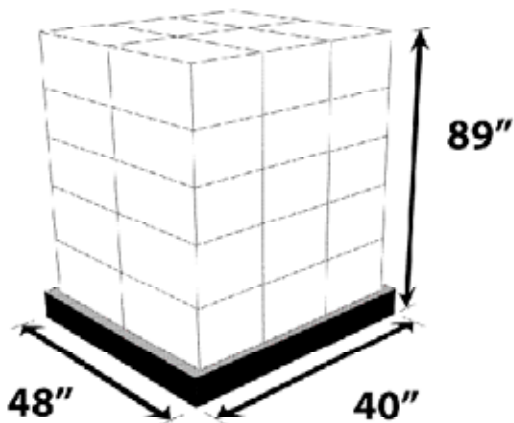

Auto Scan Mode

CONNECTIVITY

TECHNICAL SPECIFICATIONS

PRINT	
Print Features	Auto Photo Fix II, Borderless Printing, Calendar Print, Document Printing, Full HD Movie Print, Fun Filter Effects, Photo Printing, Photo Index Sheet, Template Print, Quiet Mode.
Print Speed	4" x 6" (10 x 15cm) Borderless Photo: Approx. 44 seconds ESAT (Black) 8.4 ipm ESAT (Color) 4.8 ipm
Number of Nozzles	Color: 1,152 / Black: 640 / Total: 1,792
Picoliter Size (Color)	2 and 5
Print Resolution	Color: Up to 4800 x 1200 dpi Black: Up to 600 x 600 dpi
Paper Sizes	4" x 6" (10 x 15 cm), 5" x 7" (13 x 18 cm), 8" x 10" (20 x 25 cm), Letter, Legal, Envelopes (Commercial 10)
Paper Tray Capacity (Plain Paper)	Auto Sheet Feeder: 100 Sheets
COPY	
Copy Features	4-in-1 / 2-in-1, Auto Exposure/Intensity Copy, Face Brightener/Fading Correction, Fit-to-Page, Gutter Shadow Correction Copy, Multiple Copy: 1-9, 20 Pages, Photo Reprint, Preset Copy Ratios, Zoom, Image Repeat
Copy Speed	FCOT: Color: 30 seconds
Reduction/Enlargement	25% – 400%
SCAN	
Scan Features	Auto Document Fix, Auto Scan Mode, Gutter Shadow Correction, Push Scan
Scanner Type	Flatbed
Scanning Element	Contact Image Sensor (CIS)
Scanning Resolution	1200 x 2400 dpi (Optical), 19,200 x 19,200 dpi (Interpolated)
Maximum Color Depth	48-bit internal/24-bit external
Maximum Document Size	A4 (8.5" x 11.7" / 22 x 30 cm) /Letter

PALLET INFORMATION

ORIGIN	
Country of Origin	Vietnam
PRODUCT INFORMATION	
Individual Printer Dimensions	17.7" (L) x 12.0" (W) x 6.0" (H)
Individual Box Dimensions	19.7" (L) x 15.4" (W) x 8.9" (H)
Weight of Individual Printer	11.7 lbs.
Weight of Individual Box	16.1 lbs.
PALLET INFORMATION	
Number of Boxes per Pallet	30
Dimensions (Pallet and Boxes)	48.0" (L) x 40.0" (W) x 89.0" (H)
Dimensions without Pallet	44.7 (L) x 39.53" (W) x 50.79 (H)
Loaded Pallet Weight	528.0 lbs.
DATE	
Availability	September 2011