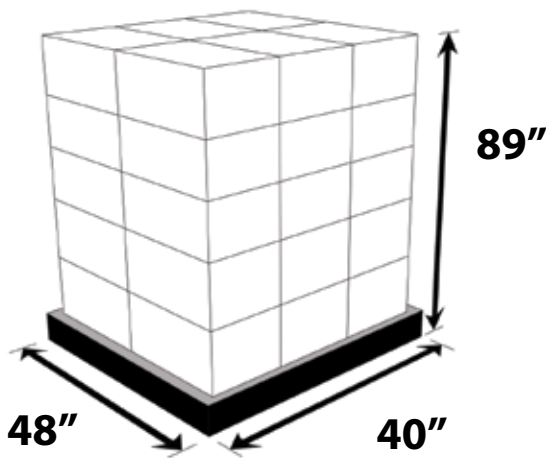

ORDERING INFORMATION

MODEL NUMBER	DESCRIPTION	ITEM NUMBER	UPC CODE	EAN CODE
PIXMA MG3110	Wireless Inkjet Photo All-In-One Printer	5289B004AA	013803136388	4960999784878

COMPATIBLE INK

PG-140	Black Cartridge	5201B001AA	013803134919	4960999792613
CL-141	Color Cartridge	5203B001AA	013803134933	4960999792637
PG-140XL	Extra Large Black Cartridge (Optional)	5200B001AA	013803134902	4960999792606
CL-141XL	Extra Large Color Cartridge (Optional)	5202B001AA	013803134926	4960999792620
PG-140XXL	Double Extra Large Black Cartridge (Optional)	5198B001AA	013803134896	4960999792590

PALLET INFORMATION

ORIGIN	
Country of Origin	Vietnam
PRODUCT INFORMATION	
Individual Printer Dimensions	17.7" (L) x 12.0" (W) x 6.0" (H)
Individual Box Dimensions	19.7" (L) x 15.4" (W) x 8.9" (H)
Weight of Individual Printer	12.1 lbs.
Weight of Individual Box	16.1 lbs.
PALLET INFORMATION	
Number of Boxes per Pallet	30
Dimensions (Pallet and Boxes)	48.0" (L) x 40.0" (W) x 89.0" (H)
Dimensions without Pallet	44.7" (L) x 39.53" (W) x 50.8" (H)
Loaded Pallet Weight	528 lbs.
DATE	
Availability	September 2011