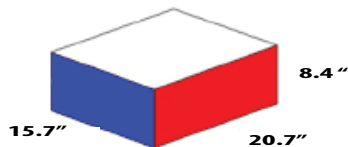

ORDERING INFORMATION

MODEL NUMBER	DESCRIPTION	ITEM NUMBER	UPC CODE	EAN CODE
PIXMA iP4910	Photo Inkjet Printer	5287B004AA	013803136265	4960999784625

COMPATIBLE INK

PGI-125 PGBK	Pigment Black Cartridge	4533B001AA	013803124415	4960999670843
CLI-126 BK	Black Cartridge	4561B001AA	013803124422	4960999670850
CLI-126 C	Cyan Cartridge	4562B001AA	013803124439	4960999670171
CLI-126 M	Magenta Cartridge	4563B001AA	013803124446	4960999670188
CLI-126 Y	Yellow Cartridge	4564B001AA	013803124453	4960999670195

PALLET INFORMATION

ORIGIN	
Country of Origin	Thailand
PRODUCT INFORMATION	
Individual Printer Dimensions	17.0" (L) x 11.7" (W) x 6.0" (H)
Individual Box Dimensions	20.7" (L) x 15.7" (W) x 8.4" (H)
Weight of Individual Printer	12.6 lbs.
Weight of Individual Box	18.5 lbs.
PALLET INFORMATION	
Number of Boxes per Pallet	30
Dimensions (Pallet and Boxes)	48.0" (L) x 40.0" (W) x 90.0" (H)
Dimensions Without Pallet	41.7" (L) x 31.6" (W) x 42.4" (H)
Loaded Pallet Weight	560.4 lbs.
DATE	
Availability	August 2011