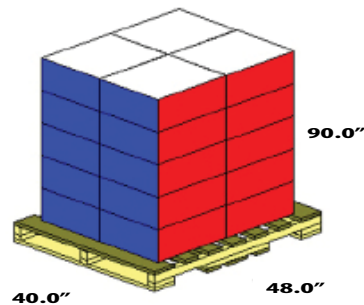

ORDERING INFORMATION

MODEL NUMBER	DESCRIPTION	ITEM NUMBER	UPC CODE	EAN CODE
PIXMA iP4910	Photo Inkjet Printer	5287B004AA	013803136265	4960999784625

COMPATIBLE INK

PGI-125 PGBK	Pigment Black Cartridge	4533B001AA	013803124415	4960999670843
CLI-126 BK	Black Cartridge	4561B001AA	013803124422	4960999670850
CLI-126 C	Cyan Cartridge	4562B001AA	013803124439	4960999670171
CLI-126 M	Magenta Cartridge	4563B001AA	013803124446	4960999670188
CLI-126 Y	Yellow Cartridge	4564B001AA	013803124453	4960999670195

PALLET INFORMATION

ORIGIN	
Country of Origin	Thailand
PRODUCT INFORMATION	
Individual Printer Dimensions	17.0" (L) x 11.7" (W) x 6.0" (H)
Individual Box Dimensions	20.7" (L) x 15.7" (W) x 8.4" (H)
Weight of Individual Printer	12.6 lbs.
Weight of Individual Box	18.5 lbs.
PALLET INFORMATION	
Number of Boxes per Pallet	30
Dimensions (Pallet and Boxes)	48.0" (L) x 40.0" (W) x 90.0" (H)
Dimensions Without Pallet	41.7" (L) x 31.6" (W) x 42.4" (H)
Loaded Pallet Weight	560.4 lbs.
DATE	
Availability	August 2011